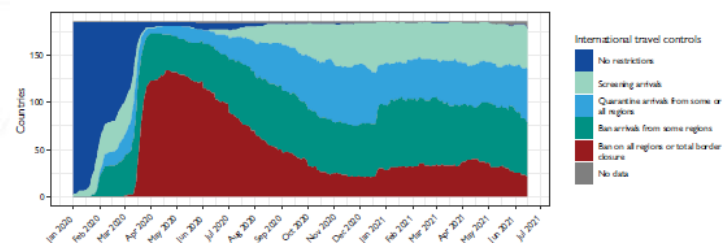

World Migration Report series

Figure 7. COVID-19-related travel controls: international and internal, January 2020–June 2021, all countries

Source: IDMC, 2021.

Are you interested in the latest global migration trends? Tune in to this one-hour webinar on **Wednesday 23 February 2022, at 10:00-11:00 EDT/16:00-17:00 CET on Zoom.**

The webinar will present the key findings from chapter 2 on “Migration and migrants: A global overview” of the [World Migration Report 2022](#), featuring:

- Opening remarks by **Eva Åkerman Börje**, Director, Department of Policy and Research, IOM
- Presentation by **Dr Marie McAuliffe**, Editor, World Migration Report series and Head, Migration Research and Publications Division, IOM
- Expert input from discussants:
  - **Prof Ahmet İçduygu**, Director, Migration Research Centre (MiReKoc), Koç University, Istanbul
  - **Diego Iturralde**, Chief Director, Demography and Population Statistics, Statistics South Africa, Government of South Africa

Click [here](#) to register on Zoom

Explore the WMR interactive page [here](#)