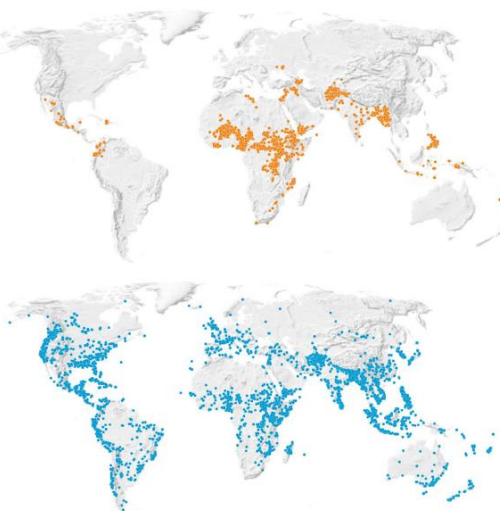

World Migration Report series

Figure 7. COVID-19-related travel controls: international and internal, January 2020–June 2021, all countries

Source: IDMC, 2021.

Are you interested in the latest global migration trends? Tune in to this one-hour webinar on **Wednesday 23 February 2022, at 10:00-11:00 EDT/16:00-17:00 CET on Zoom.**

The webinar will present the key findings from chapter 2 on “Migration and migrants: A global overview” of the [World Migration Report 2022](#), featuring:

- Opening remarks by **Eva Åkerman Börje**, Director, Department of Policy and Research, IOM
- Presentation by **Dr Marie McAuliffe**, Editor, World Migration Report series and Head, Migration Research and Publications Division, IOM
- Expert input from discussants:
  - **Prof Ahmet İçduygu**, Director, Migration Research Centre (MiReKoc), Koç University, Istanbul
  - **Diego Iturralde**, Chief Director, Demography and Population Statistics, Statistics South Africa, Government of South Africa

Click [here](#) to register on Zoom

Explore the WMR interactive page [here](#)